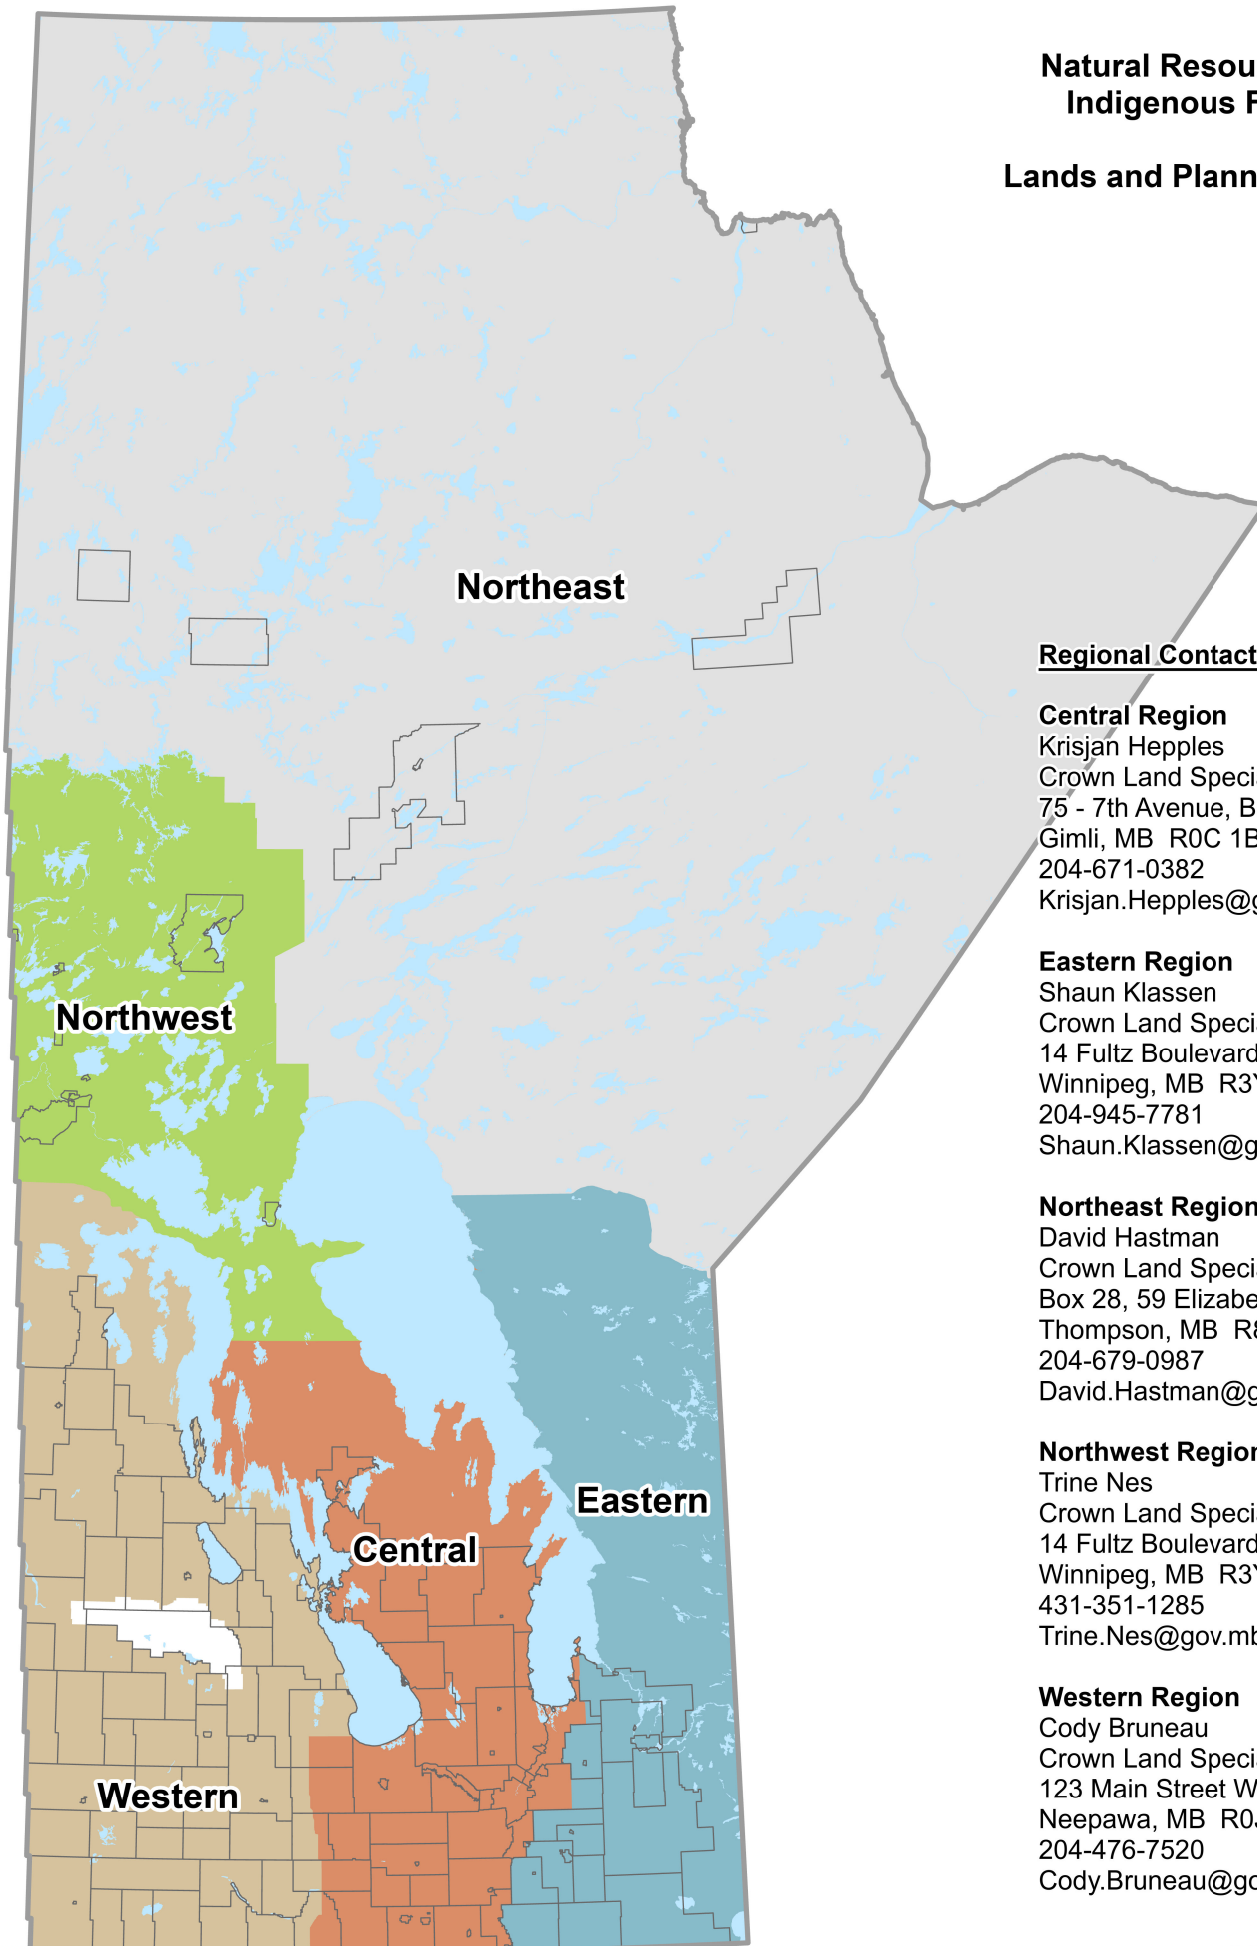

**Natural Resources and  
Indigenous Futures**

**Lands and Planning Branch**

**Regional Contacts**

**Central Region**

Krisjan Hepples  
Crown Land Specialist  
75 - 7th Avenue, Box 6000  
Gimli, MB R0C 1B0  
204-671-0382  
Krisjan.Hepples@gov.mb.ca