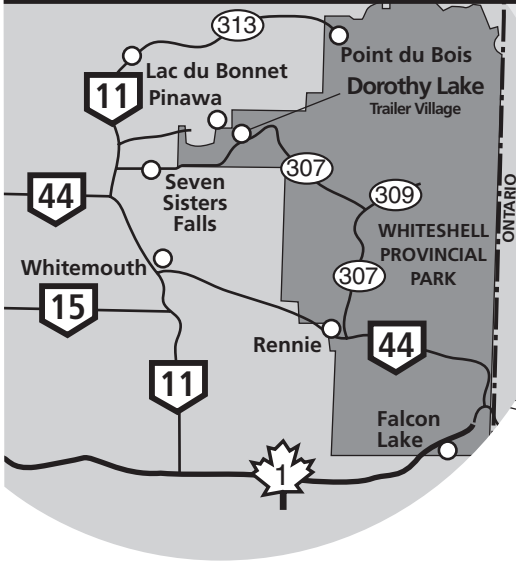

Dorothy Lake Trailer Village

Whiteshell
Provincial Park

Seasonal Camping Sites

Dorothy Lake

LEGEND

-  PLAYGROUND
-  REFUSE DISPOSAL
-  WASHROOMS (MODERN)
-  WASHROOMS (NON-MODERN)
-  WATER SUPPLY

NOTE:

- 39 seasonal camping sites are electrically serviced

IN CASE OF EMERGENCY CALL:

- RCMP 204-348-7177
- AMBULANCE 204-348-7700